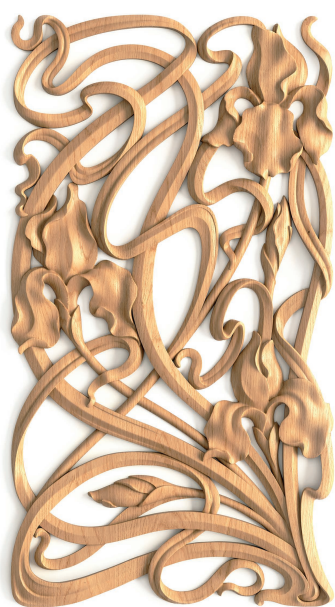

The image shows a sophisticated interior design. The walls are covered in light-colored wallpaper with a repeating pattern of blue and green irises. A classic-style lamp with a white shade and a brass-colored base is mounted on the wall. The room features ornate, light-colored woodwork, including a decorative crown molding at the top and a large, detailed carved panel on the lower wall. To the right, a window with white frames and sheer curtains allows natural light into the space.

art. N-275L

A	B	C	
215	168	18	mm
330	258	28	mm

art. N-275R

art. N-004L

A	B	C	
140	212	9	mm
197	299	13	mm
240	364	16	mm

art. N-272L

A	B	C	
215	390	14	mm
330	600	19	mm

art. N-272R