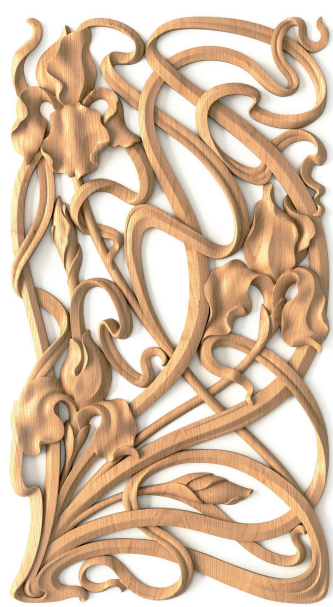

The image shows a sophisticated interior design. The walls are covered in light-colored wallpaper with a repeating pattern of blue and green irises. A classic-style lamp with a white shade and a brass-colored base is mounted on the wall. The room features ornate, light-colored woodwork, including a decorative crown molding at the top and a large, detailed carved panel on the lower wall. To the right, a window with white frames and sheer curtains allows natural light into the space.

art. N-275L

A	B	C	
215	168	18	mm
330	258	28	mm

art. N-275R

art. N-004L

A	B	C	
140	212	9	mm
197	299	13	mm
240	364	16	mm

art. N-272L

A	B	C	
215	390	14	mm
330	600	19	mm

art. N-272R