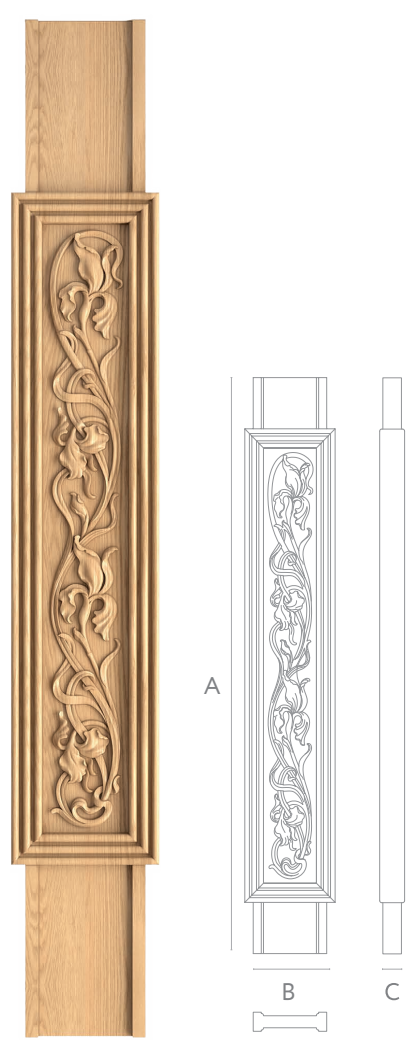

The image shows a sophisticated interior design. The walls are covered in light-colored wallpaper with a repeating pattern of blue and green irises. A classic-style lamp with a white shade and a brass-colored base is mounted on the wall. The room features ornate, light-colored woodwork, including a decorative crown molding at the top and a large, detailed carved panel on the lower wall. To the right, a window with white frames and sheer curtains allows natural light into the space.

Stavros[®]

Ценителям мастерства

КОЛЛЕКЦИЯ ИРИСЫ

art. N-274L

A	B	C	
305	312	16	mm
470	480	25	mm

art. N-274R

art. N-273L

A	B	C	
165	165	15	mm
255	255	23	mm

art. N-275L

A	B	C	
215	168	18	mm
330	258	28	mm

art. N-275R

art. N-004L

A	B	C	
140	212	9	mm
197	299	13	mm
240	364	16	mm

art. N-272L

A	B	C	
215	390	14	mm
330	600	19	mm

art. N-272R

art. KL-053

A	B	C	d	f	g	
175	143	62	54	22	71	mm
207	170	73	64	26	84	mm
255	209	90	79	32	103	mm
319	261	112	99	40	129	mm
399	327	140	124	50	162	mm

art. L-093.1

A	B	C	
1000	118	30	mm

K-060

KR-007

RM-018

MN-189