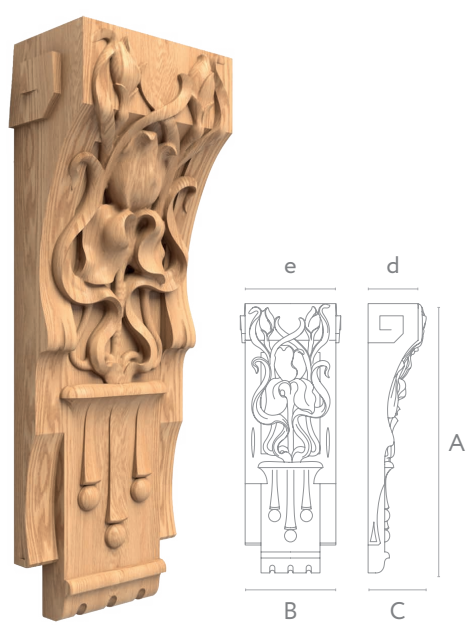

art. KR-053