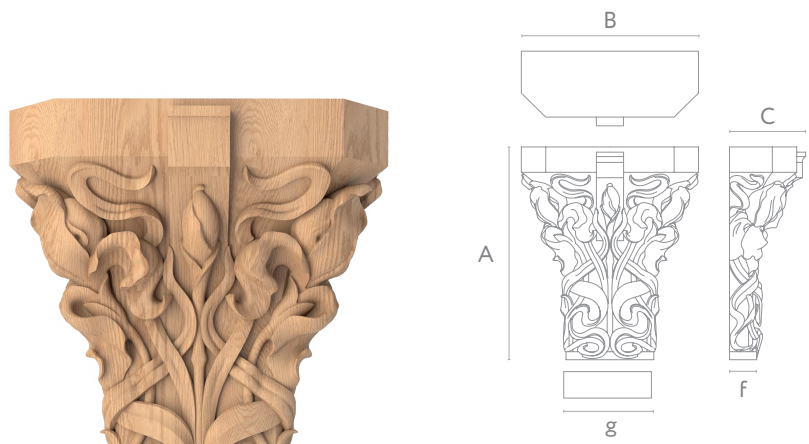

The image shows a sophisticated interior design. The walls are covered in light-colored wallpaper with a repeating pattern of blue and green irises. A classic-style lamp with a white shade and a brass-colored base is mounted on the wall. The room features ornate, light-colored woodwork, including a decorative crown molding at the top and a large, detailed carved panel on the lower wall. To the right, a window with white frames and sheer curtains allows natural light into the space.

art. KL-053

A	B	C	d	f	g	
175	143	62	54	22	71	mm
207	170	73	64	26	84	mm
255	209	90	79	32	103	mm
319	261	112	99	40	129	mm
399	327	140	124	50	162	mm

art. L-093.1

A	B	C	
1000	118	30	mm

K-060

KR-007

RM-018

MN-189