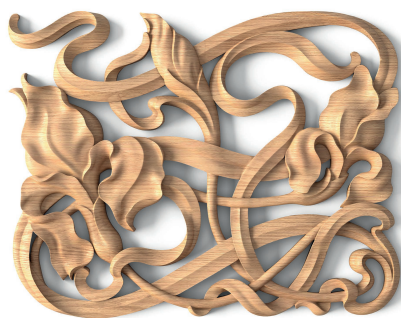

The image shows a sophisticated interior design. The walls are covered in light-colored wallpaper with a repeating pattern of blue and green irises. A classic-style lamp with a white shade and a brass-colored base is mounted on the wall. The room features ornate, light-colored woodwork, including a decorative crown molding at the top and a large, detailed carved panel on the lower wall. To the right, a window with white frames and sheer curtains allows natural light into the space.

Stavros[®]

Ценителям мастерства

КОЛЛЕКЦИЯ ИРИСЫ

art. N-274L

A	B	C	
305	312	16	mm
470	480	25	mm

art. N-274R

art. N-273L

A	B	C	
165	165	15	mm
255	255	23	mm

art. N-275L

A	B	C	
215	168	18	mm
330	258	28	mm

art. N-275R

art. N-004L

A	B	C	
140	212	9	mm
197	299	13	mm
240	364	16	mm

art. N-272L

A	B	C	
215	390	14	mm
330	600	19	mm

art. N-272R