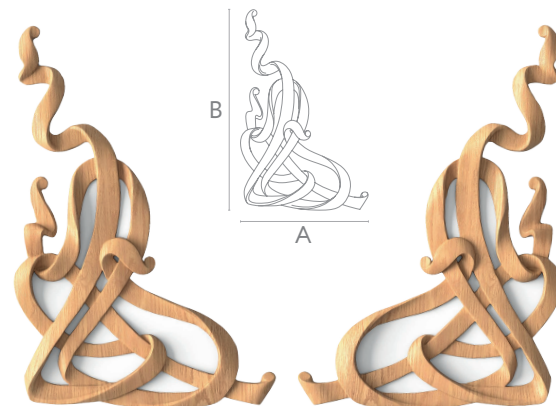

The image shows a sophisticated interior design. The walls are covered in light-colored wallpaper with a repeating pattern of blue and green irises. A classic-style lamp with a white shade and a brass-colored base is mounted on the wall. The room features ornate, light-colored woodwork, including a decorative crown molding at the top and a large, detailed carved panel on the lower wall. To the right, a window with white frames and sheer curtains allows natural light into the space.

Stavros[®]

Ценителям мастерства

КОЛЛЕКЦИЯ ИРИСЫ

art. N-274L

A	B	C	
305	312	16	mm
470	480	25	mm

art. N-274R

art. N-273L

A	B	C	
165	165	15	mm
255	255	23	mm

art. N-275L

A	B	C	
215	168	18	mm
330	258	28	mm

art. N-275R

art. N-004L

A	B	C	
140	212	9	mm
197	299	13	mm
240	364	16	mm

art. N-272L

A	B	C	
215	390	14	mm
330	600	19	mm

art. N-272R

art. N-086

A	B	C	
362	362	20	mm

art. N-105

A	B	C	
400	131	9	mm
500	164	11	mm
600	197	13	mm
800	263	17	mm

art. N-228

A	B	C	
513	100	13	mm
615	120	15	mm
723	141	18	mm
923	180	23	mm
1077	210	27	mm

art. N-057-1